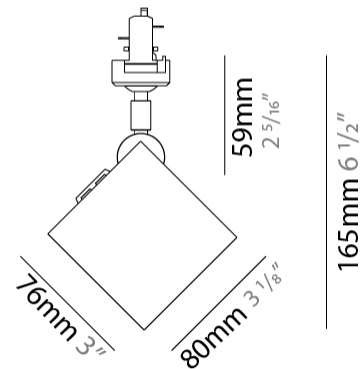

DAU SINGLE TRACK

D96048R9-

base number Finish
Options

1. To build a product code in our configurator select the specify button on the base model # product page
2. To build a manual product code on this datasheet choose from the options listed below in blue font and add the suffix to the base model #

GENERAL

Series: Dau
Subseries: Dau Single
Brand: Milan
Division: Design
Mounting Type: Track
Mounting Location: Ceiling
Subcategory: Spots

PHYSICAL

Shape: Cube
Width (mm): 80
Width (in): 3 1/8
Height (mm): 165
Height (in): 6 1/2
Light Distribution: Adjustable / Direct
Fixture Finish: BAL / MWL / BSL
Fixture Material: Extruded Aluminum

ELECTRICAL

Number of Lamps: 1
Lamp Type: LED
Total Output Wattage (W): 9.3
Dimming: Phase Dimming (120Vac Only)
Input Voltage (V): 120

LED

Number of LEDs: 1
Color Temperature (°K): 3000
Max. Delivered Lumen (lm): 956
CRI: >90 CRI
Lamp Life (hrs): 50000

OPTICAL

RATINGS AND CERTIFICATIONS

Certified By: Certified for North American Standards
IP rating: IP20

PROJECT
TYPE
SPECIFIER
QUANTITY
DATE

80mm 3 1/8"